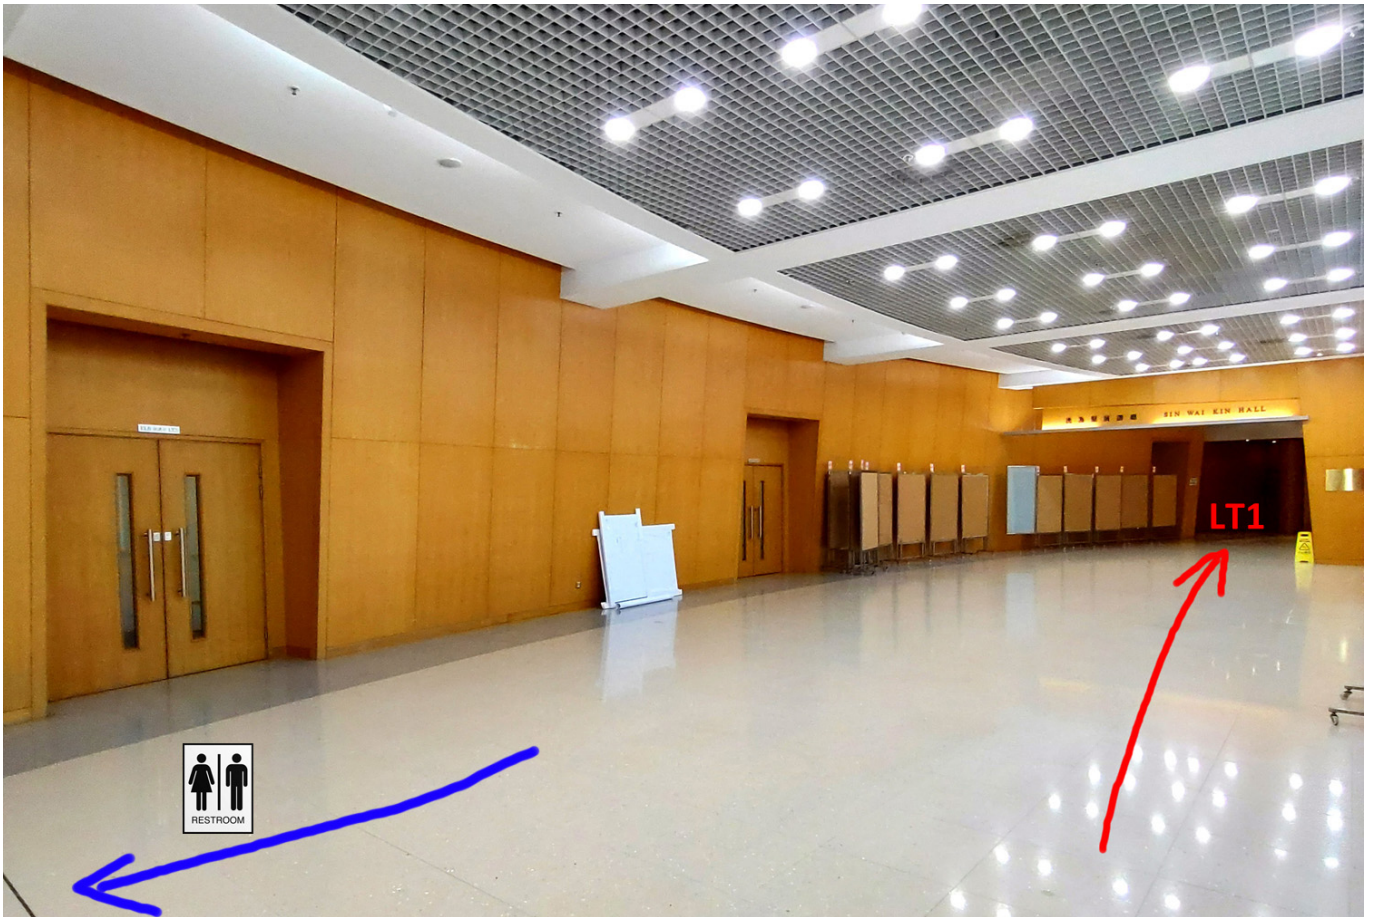

## Directions to Esther Lee Building (ELB), Chung Chi College, CUHK, from MTR Station

Take **MTR** to **University Station** on the East Rail Line. Take Exit A, and walk along Station Road. (Red boxes indicate restaurants/cafes/canteens.)

From **Station Road**, enter **Esther Lee Building (ELB)** (with pink walls) via its rear entrance. Take the stairs on the **right** near the zebra crossing.

After going through the glass door of ELB, walk up one floor using the stairs. Elevators are also available on the left side of the staircase.

Lecture Theatre 1 (LT1) is at the end of the hallway. Restrooms are located in the opposite direction (blue arrow).

ELB's front entrance is right next to CUHK's Chung Chi Entrance on Chung Chi Road (CUHK has 3 major entrances).